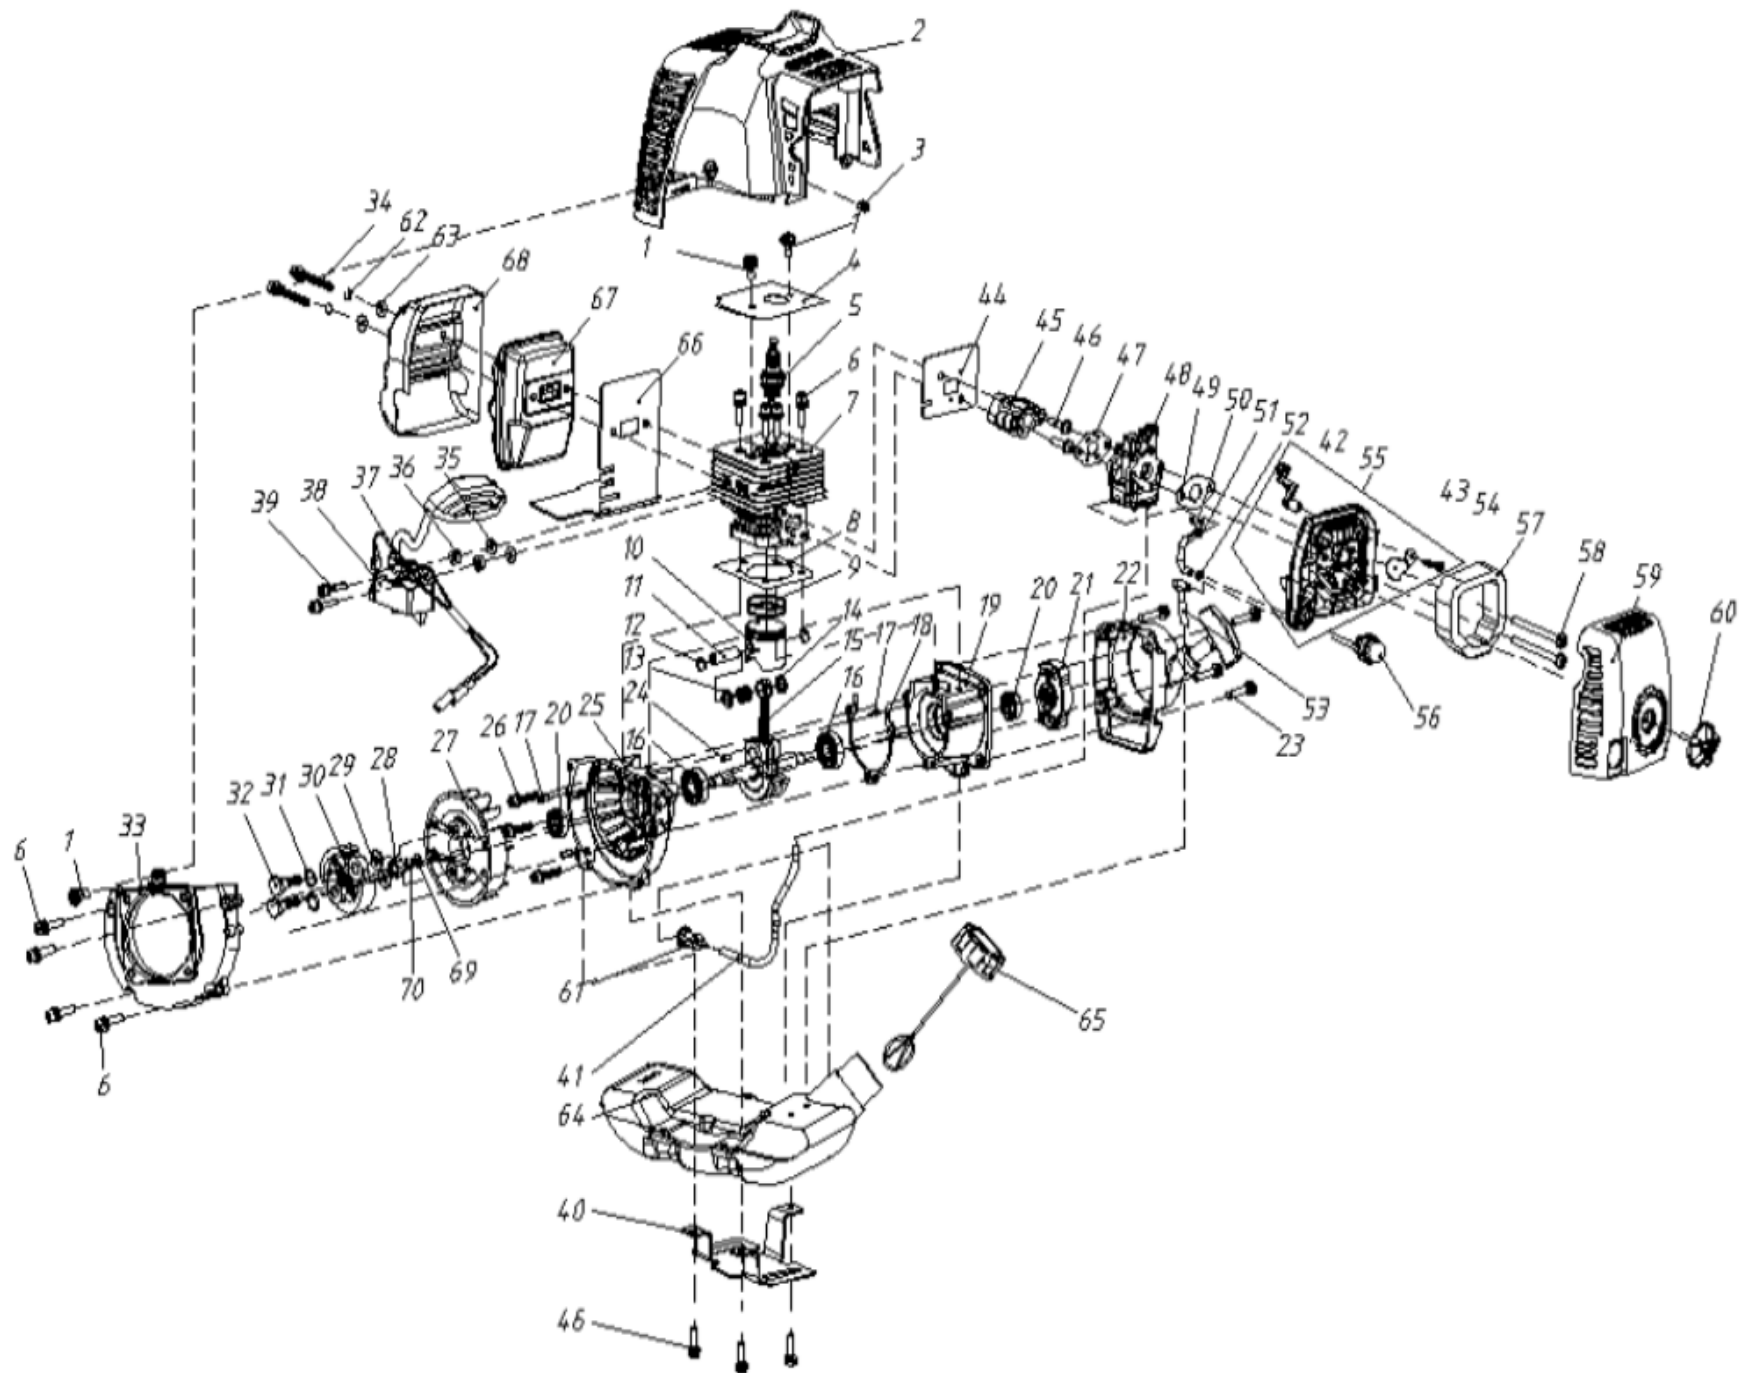

RPLT 2642 2021 - engine

Pozice	Obj.číslo	Popis	Počet
1	03020020053	Screw M5*12	3
2	70030030625	Cylinder cover	1
3	02080020012	Ignition wire retaining sleeve	1
4	02020160187	Top air guide plate of cylinder block	1
5	03130010013	Spark	1
6	03010010062	Screw M5*20	8
7	70070130001	Cylinder	1
8	02070010020	Cylinder gasket	1
9	02020020003	Ring ,piston	2
10	02010020006	Piston	1
11	2020010047	Pin ,piston	1
12	02020030017	Ring, snap	2
13	03090020018	Small head needle bearding	1
14	02020150007	Check out the gasket	2
15	02020120066	Crank shaft assy	1
16	03090010028	Bearing	2
17	03060010002	Pin	4
18	02070010110	Crank gasket	1
19	70070050002	Rear crankcase	1
20	3100010045	Oil seal	2
21	02050100005	Start pully	1
22	02050070002	Starter	1
23	03020020027	Srew M5*16	4
24	03070010001	woodruff key	1
25	70070050001	Front crankcase	1
26	03010010069	Srew M5*30	3
27	02050030018	Magneto rotor	1
28	03030020003	Nut M8	1
29	03040050052	washer	2
30	02050160022	Clutch assy	1
31	03040050042	washer	2
32	02020130001	Clutch bolt	2
33	70070030024	Fan cover	1
34	03010010049	Srew M5*50	2
35	03040010008	washer	2
36	02070010048	heat insulated pad	2
37	02050050137	Wire, lead	1
38	02050030126	Ignition coil comp	1
39	03020020054	Srew M4*20	2
40	02020160443	Oil tank protect rack	1
41	01040010070	Oil inlet	1
44	02070010078	Insulator gasket	1
45	02110030036	Insulator	1
46	03020020012	Srew M5*20	5
47	02070010061	Carburetor gasket	1