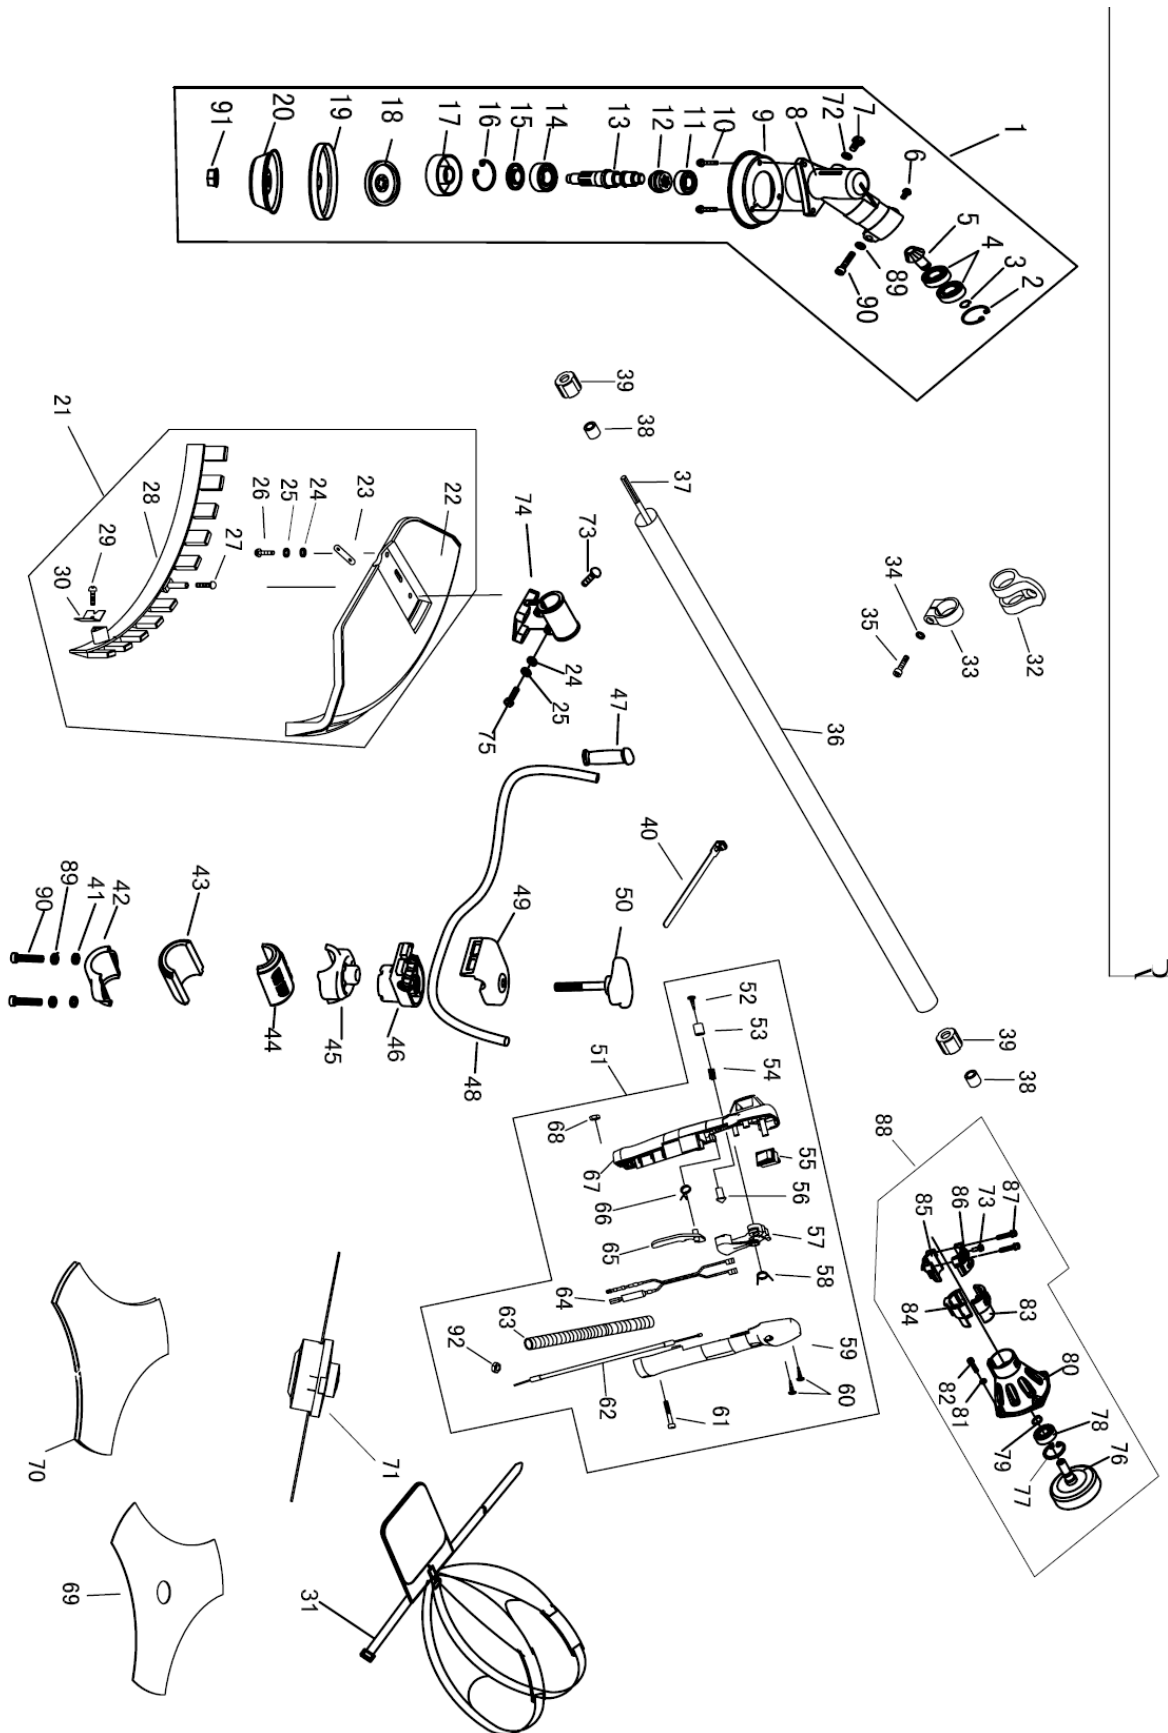

Spare parts list for RPB4342 Transmission

Ser.NO.	NEW Erp NO.	Erp NO.	English name	Qty
1-1	61270030019	2004	GEAR CASE ASS'Y	1
1-2	03120020003	4538	Stop Ring 28	1
1-3	03120010002	4532	Stop Ring 12	1
1-4	03090010020	2715	Bearing 6001-2RS/P5	2
1-5	02020090071	2708	Pinion	1
1-6	03010110078	4475	Screw M5x12	1
1-7	03010030004	1166	Bolt 螺钉 M8x12	2
1-8	80010040004	2956	Gear Case	1
1-9	02020160081	1793	Safety Guard	1
1-10	03020020025	2323	Screw M5x12	3
1-11	03090010013	0759	Bearing 6000/P5	1
1-12	02020090022	2707	Gear	1
1-13	02020090027	7849	Gear Shaft	1
1-14	03090010012	0758	Bearing 6202-2RS/P5	1
1-15	03100010004	0770	Oil seal	1
1-16	03120020004	4541	Stop Ring 35	1
1-17	02020100018	0352	Holder A	1
1-18	02020100006	7950	Holder B	1
1-19	02020160083	4205	safety guard cover	1
1-20	03060020004	4581	Nut cover	1
1-21	61270070004	3844	Safety Guard Assy	1
1-22	70030030412	9209	Safety Guard	1
1-23	02010030001	3326	Spacer	2
1-24	03040020020	6536	Washer 5	6
1-25	03050010015	7813	Washer 5	6
1-26	03010110119	9211	Screw M5x20	4
1-27	03010040027	4264	Screw ST4.2x16	1
1-28	70030030056	1275	Blade cover	1
1-29	03010040025	4262	Screw ST4.2x13	2
1-30	02020070037	3645	Blade	1
1-31	02050060083	9162	Harness Ass'y	1
1-32	70030180132	1279	Harness Clamp	1
1-33	70030180031	1316	Clamp	1
1-34	03040030002	4413	Washer 5	1
1-35	03010060053	3310	Screw M5x20	1
1-36	2010010142	7344	Pipe(28*1.5*1500)	1
1-37	02020060018	0280	Drive Shaft (1526mm)	1
1-38	02040010003	0778	Oil-Bearing (8*14*14)	6
1-39	02080020007	1741	Rubber Cover	6
1-40	02110030022	0013	Wire Clamp Band	2