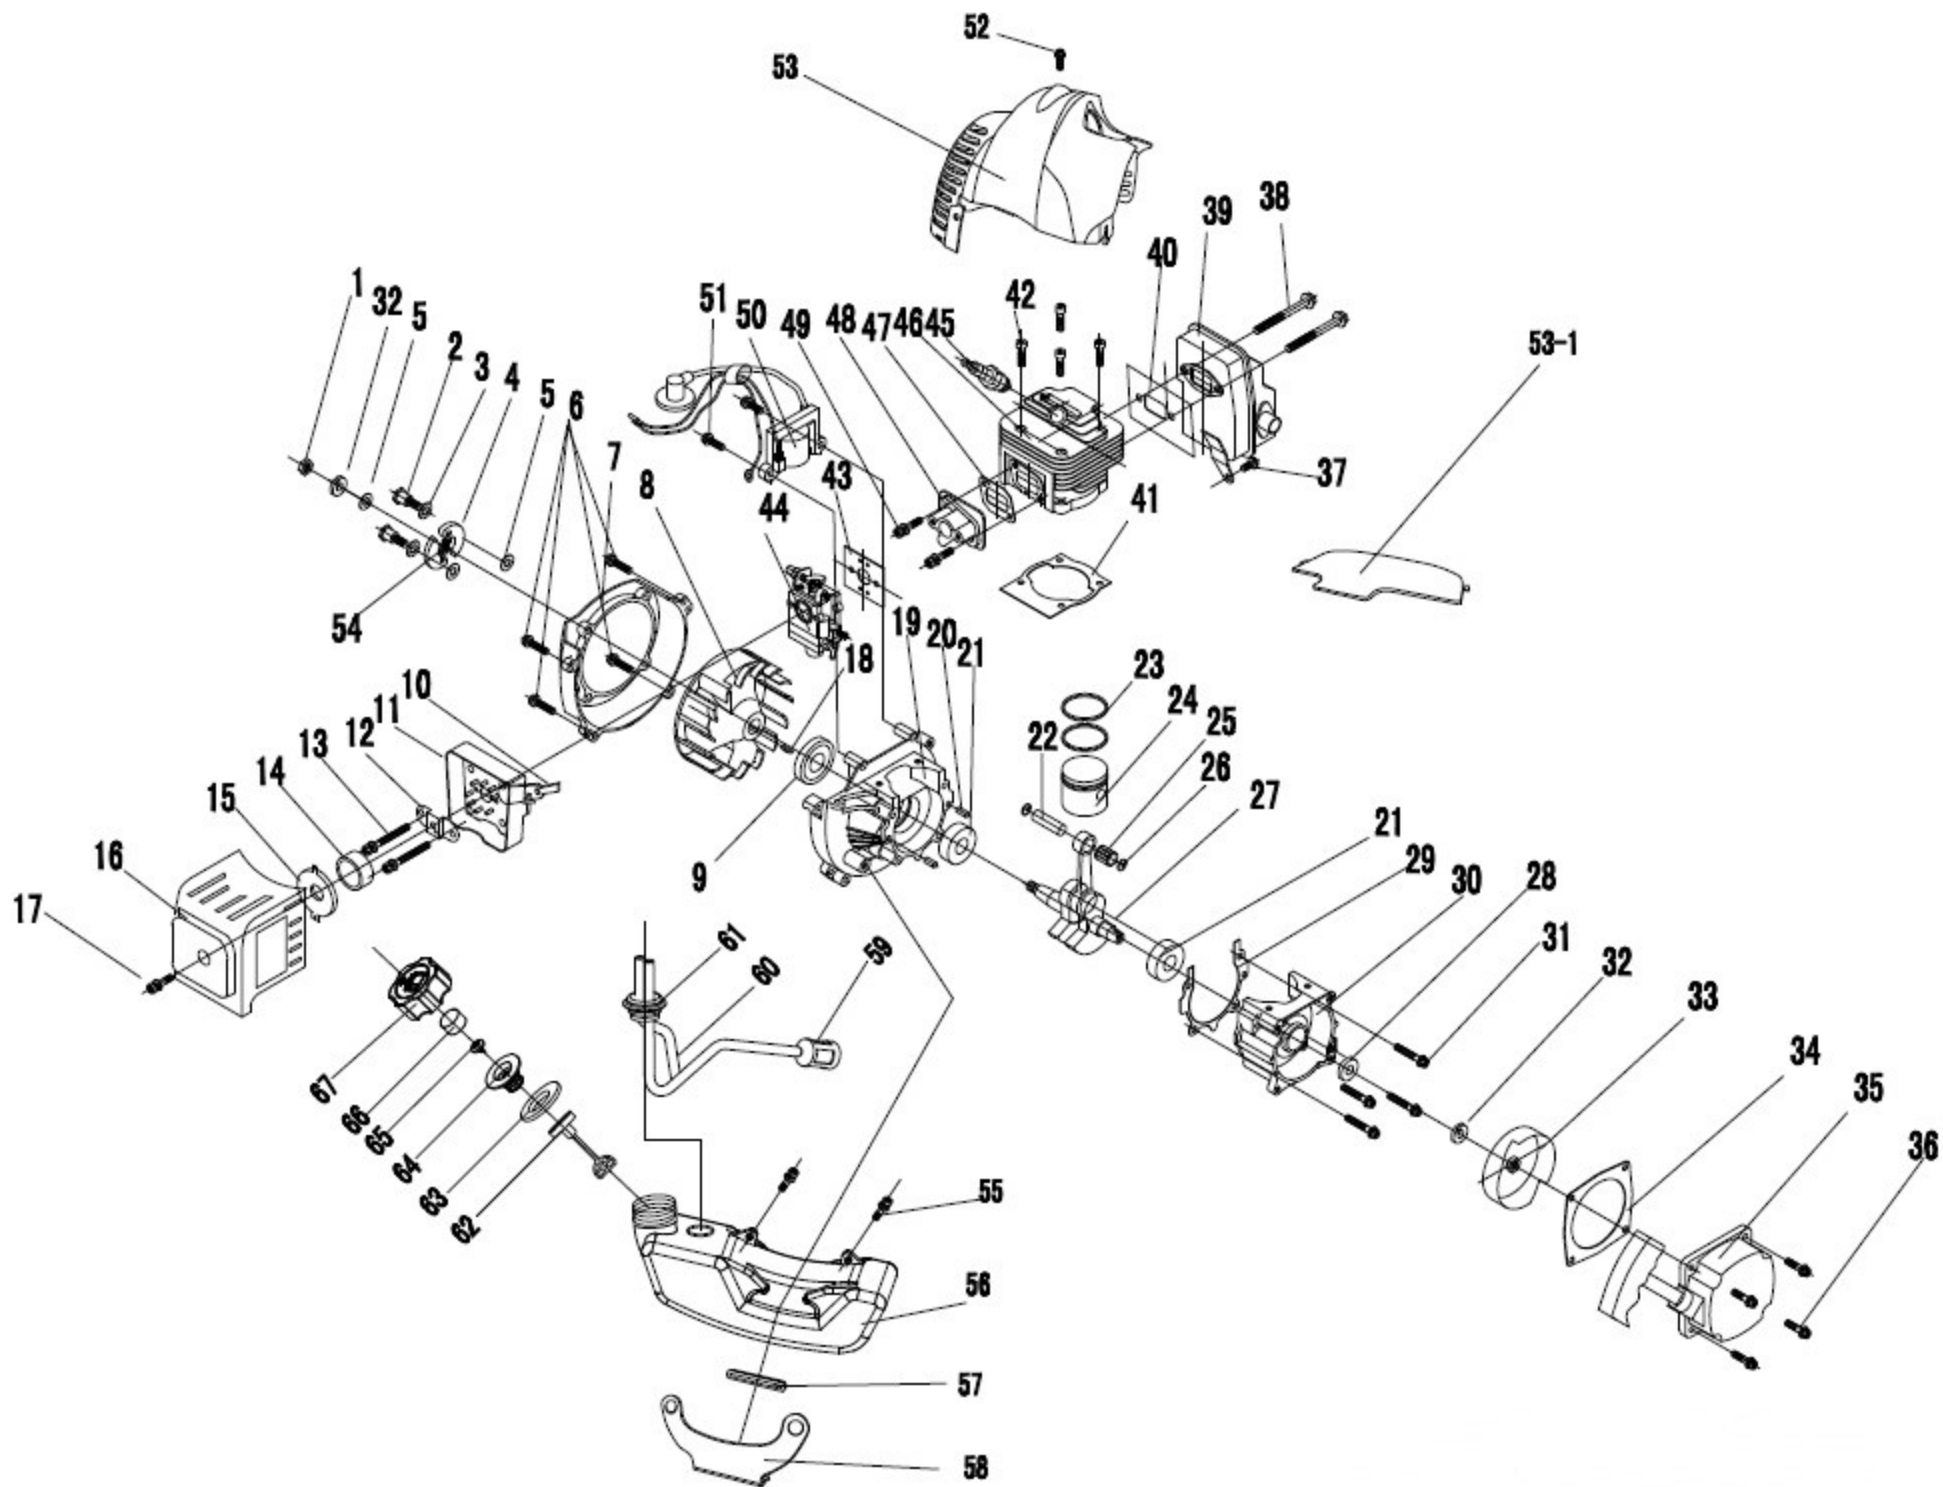

RPB 420 2021 Engine			
Pozice	Obj.číslo	Popis	Počet ks
1	BZ4AE08	Nut/Gb/T41-2000	1
2	BZ3HJEO0825	Bolt	2
3	BZ5CD1015	Washer/Gb7425-1987	2
4	2BC06910800	Shoe Clutch	2
5	BZ5AE081615	Washer/Gb/T97.1-2002	2
6	BZ3GJCM0525	Bolt/Gb/T70.1-2000	4
7	2BC12010102	Cover	1
8	2BC12080602	Rotor	1
9	BZ8BE301507	Oil Seal $\Phi 30 * \Phi 15 * 7$	1
10	2BC12910700	Lever Choke	1
11	2BC12910705	Body Ass'Y	1
12	2BC12910709	Plate	1
13	BZ3GJEO0555	Screw/Gb/T70.1-2000	2
14	2BC12910708	Element	1
15	2BC12910722	Plate	1
16	2BC12910710	Cover Ass'Y	1
17	BZ3BJCM0516	Screw/Gb/T818-2000	1
18	BZ9BA130305	Key/Gb1099-1979	1
19	2BC12010205	Crankcase Left	1
20	BZ1CA000510	Pin/Gb/T119.1-2000	2
21	BZ7AF6202	Bearing/Gb/T276-1994	1
22	2BC12022102	Pin	1
23	2BC12081902	Ring	2
24	2BC12080102	Piston	1
25	BZ7CH101317	Bearing/Jb/T7918-1997	1
26	2BC12021401	Ring	2
27	2BC12910301	Crank Shaft	1
28	BZ8BE221207	Oil Seal $\Phi 12 * \Phi 22 * 7$	1
29	2BC12081801	Gasket Case	1
30	2BC12010206	Crankcase Right	1
31	BZ3GJEO0535	Screw/Gb/T70.1-2000	4
32	BZ5BC0813	Washer/Gb93-1987	2
33	2BC06020401	Fulley	1
34	2BC06021501	Gasket	1
35	2BC06910400	Reciol Ass'Y	1
36	BZ3GJCM0520	Screw/Gb/T70.1-2000	4
37	BZ3BJCM0516	Screw/Gb/T818-2000	1
38	BZ3GJEN0655	Bolt/Gb/T70.1-2000	2
39	2BC12081401	Muffler Ass'Y	1
40	2BC12081805	Plate	1
41	2BC12081802	Gasket Base	1
42	BZ3GJEO0520	Bolt/Gb/T70.1-2000	4
43	2BC12081804	Plate	1
44	2BC12080301	Carburetor	1
45	2BC06080701	Spark Plug	1
46	2BC12080202	Cylinder	1
47	2BC12081803	Gasket Insulator	1